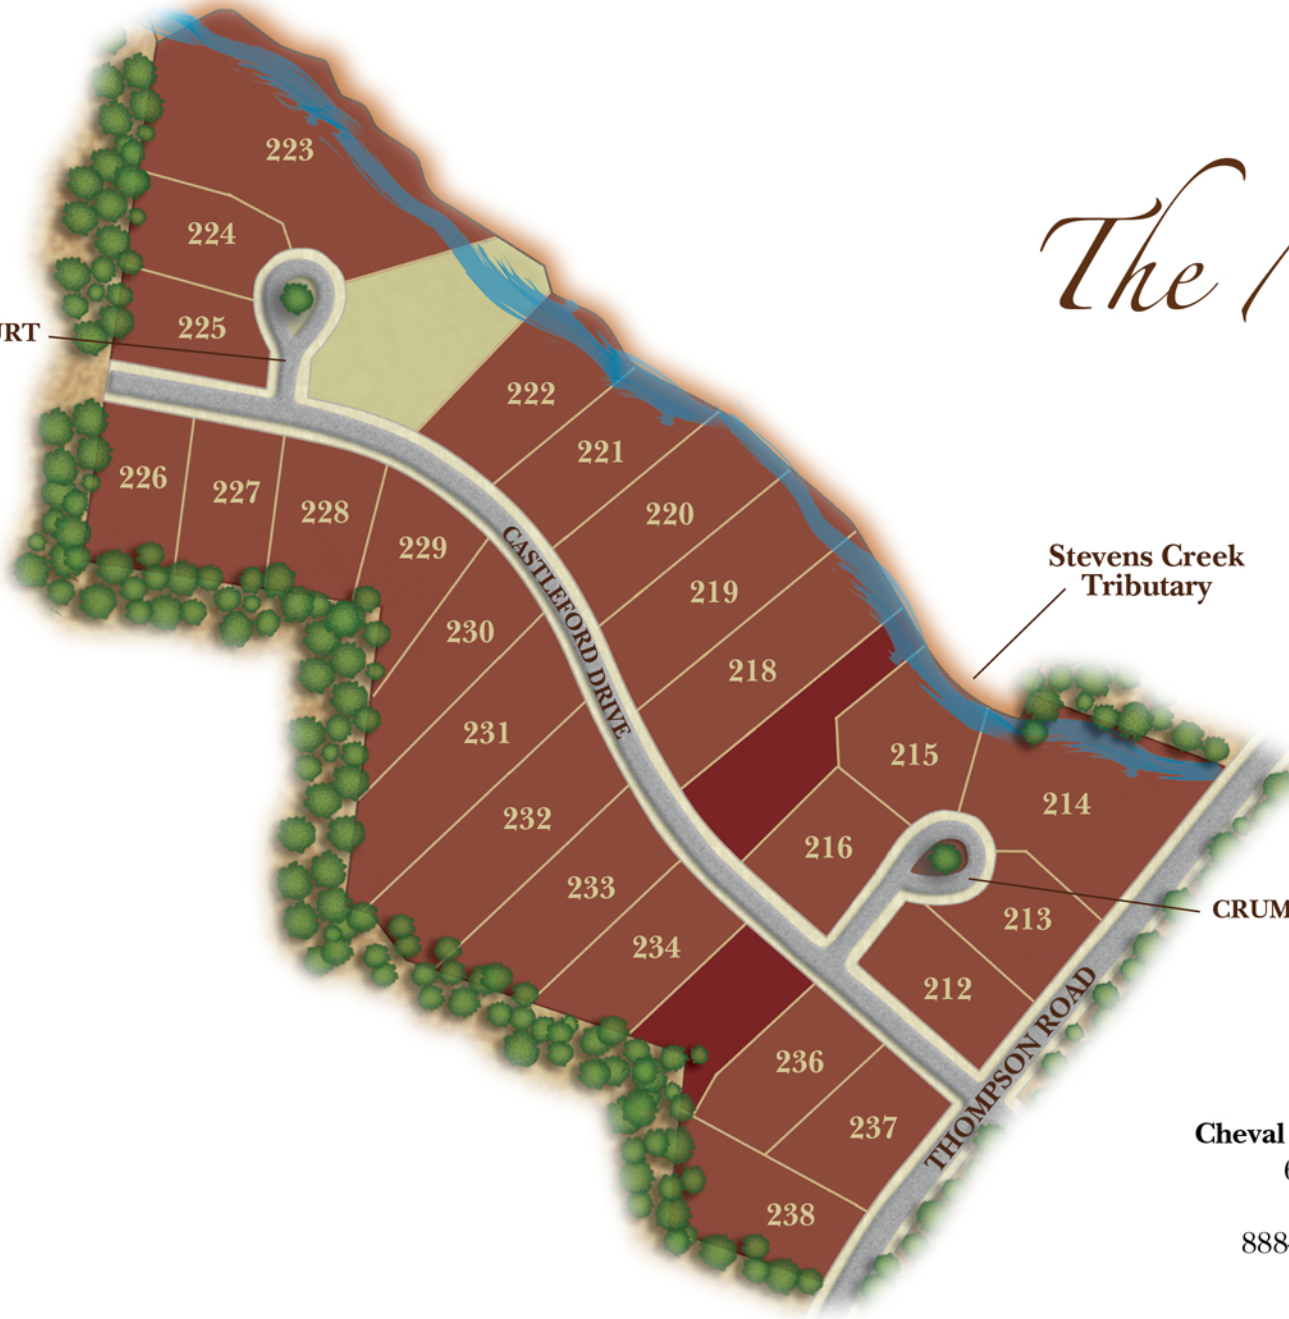

The Meadows

AT CHEVAL

PHILLIPS SPRING COURT

Stevens Creek Tributary

CRUMP HILL COURT

 NOW AVAILABLE

Cheval Sales & Information Center
6809 Joli Cheval Lane
Mint Hill, NC 28227
888-573-2932 • 704-573-2932
ChevalNC.com

Developed by:

Sales by:
bda
BUILDER • DEVELOPER ADVISORS, INC.

This site map illustration is an artist's conception and for display purposes only, it is subject to change without notice.
Last updated: 1/2013